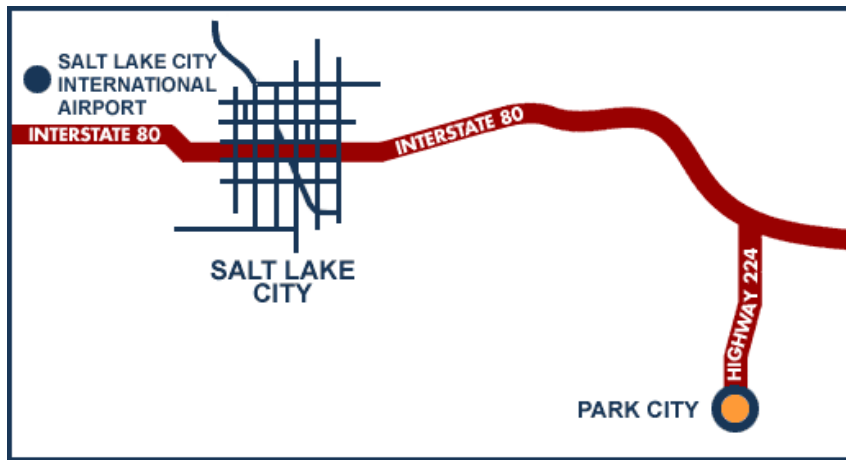

## Driving Instructions to the Alpenhof Condominiums:

Here is the recommended route for you to follow to Park City and to the Alpenhof Condominiums.

1. Follow I-80 east to Park City Turnoff (**Exit 145**), approximately 25 miles east of Salt Lake City.
2. Follow Highway 224 for about 6 miles to Park City. At the third traffic light in Park City, there will be a Jans Sport store on your left. Continue straight through the intersection.
3. Follow Park Avenue for about 2 blocks. The Alpenhof Condominiums will be on the left side of the street (1451 Park Avenue). You can enter the parking lot here, or on the back side street named Woodside Avenue, which can be reached by turning right on Shadow Ridge Road for 1 block (100 feet).